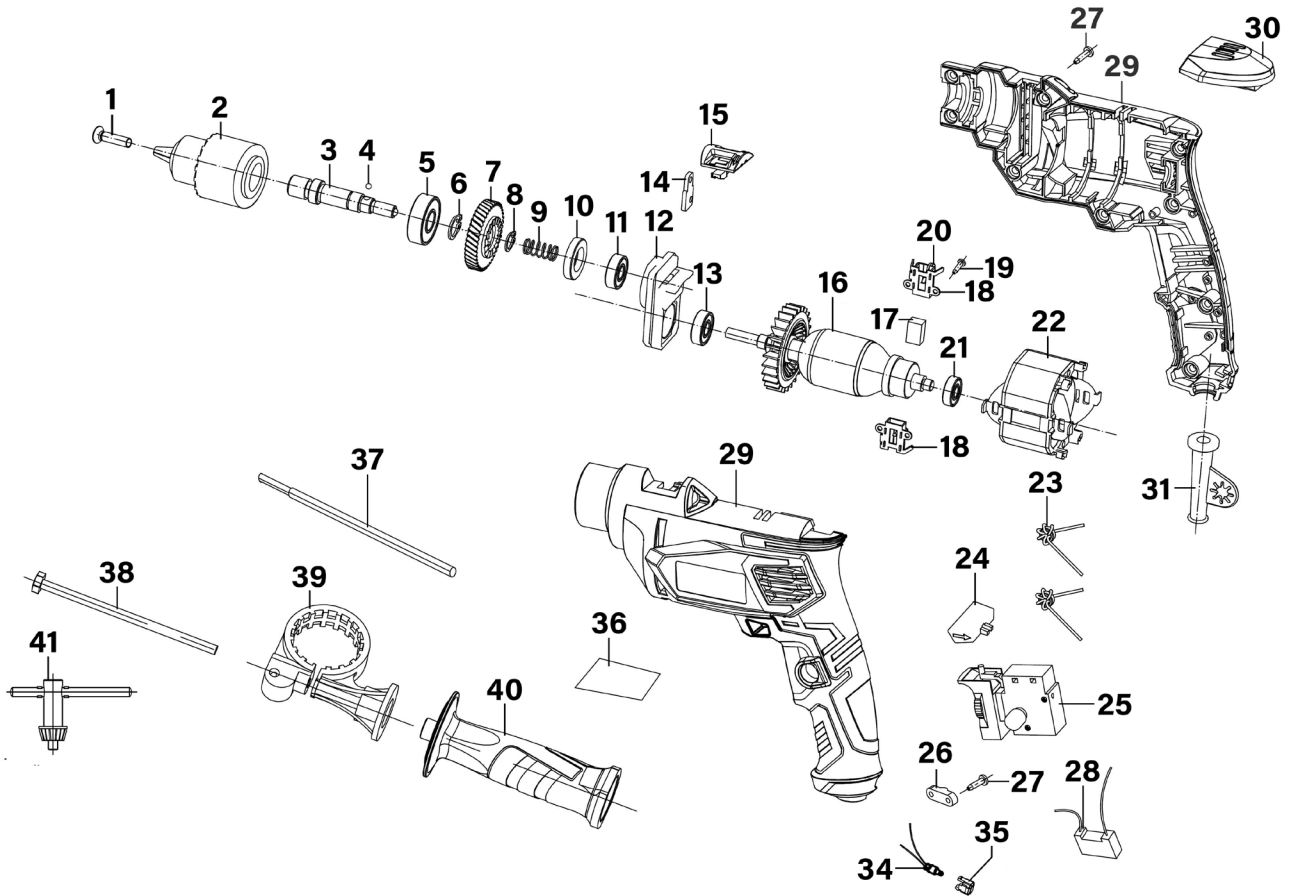

Parts Information:  
**Hammer Drill Ø13mm Variable Speed with  
 Reverse 750W/230V  
 Model No: SD750.V2**

Item	Part No.	Description
1	SD750-V2-01	Chuck Screw M5x25
2	SD750-V2-02	Chuck
3	SD750-V2-03	Output Spindle
4	SB-4.0	Steel Ball 4.0mm
5	B/6201ZZ	Bearing 6201zz
6	SD750-V2-06	Gear Locking Ring
7	SD750-V2-07	Gear (Large)
8	SD750-V2-08	Gear Locking Ring
9	SD750-V2-09	Impact Spring
10	SD750-V2-10	Impact Gear
11	B/607ZZ	Bearing 607zz
12	SD750-V2-12	Impact Arm
13	B/608ZZ	Bearing 608zz
14	SD750-V2-14	Impact Plate
15	SD750-V2-15	Impact Button
16	SD750-V2-16	Armature
17	SD750-V2-17	Carbon Brush (Pair)
18	SD750-V2-18	Carbon Brush Holder (Pair)
19	SD750-V2-19	Carbon Brush Screw ST3 x 10

Item	Part No.	Description
20	SD750-V2-20	Carbon Brush Coil Spring
21	B/626ZZ	Bearing 626zz
22	SD750-V2-22	Stator
23	SD750-V2-23	Inductance
24	SD750-V2-24	Forward/Reverse Button
25	SD750-V2-25	Switch
26	SD750-V2-26	Cable Grip
27	SD750-V2-27	Self Tapping Screw ST4 x 16
28	SD750-V2-28	Capacitance
29	SD750-V2-29A	Housing Complete
30	SD750-V2-30	Rear Cover
31	SD750-V2-31	Cable Sleeve
34	SD750-V2-34	Power Indicator
35	SD750-V2-35	Indicating Lamp Cover
36	SD750-V2-36	Model-Rating Label
37	SD750-V2-37	Depth Gauge
38-40	SD750-V2-38-40	Auxiliary Handle Complete
41	SD750-V2-41	Chuck Key